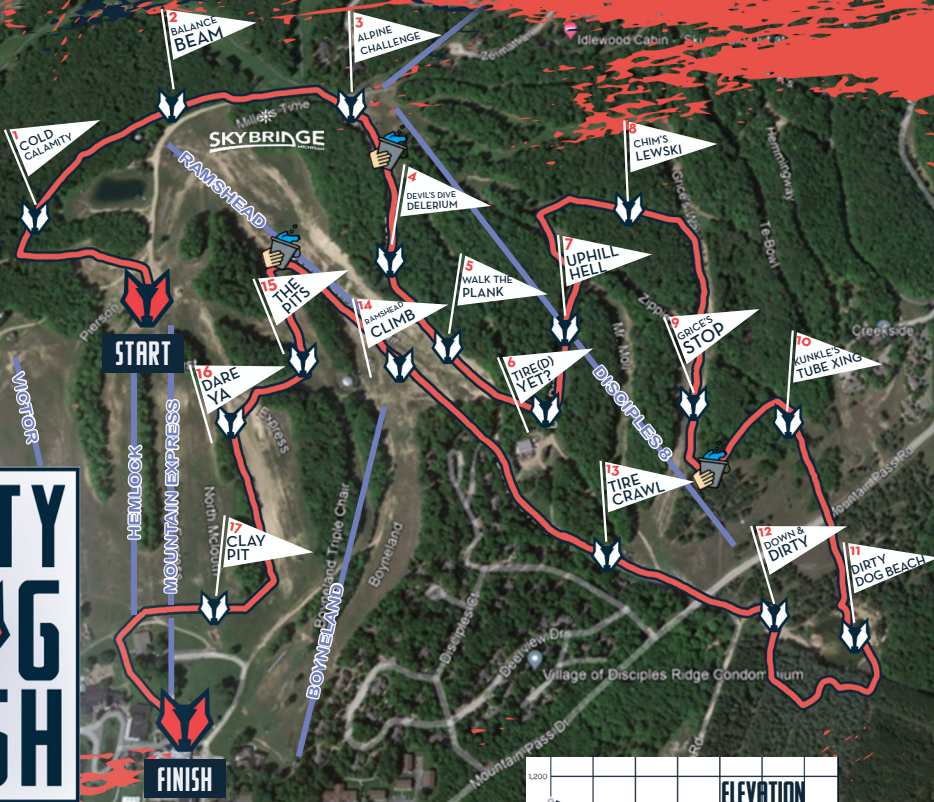

DIRTY DOG DASH

COURSE MAP

= FIRST AID/HYDRATION STATION