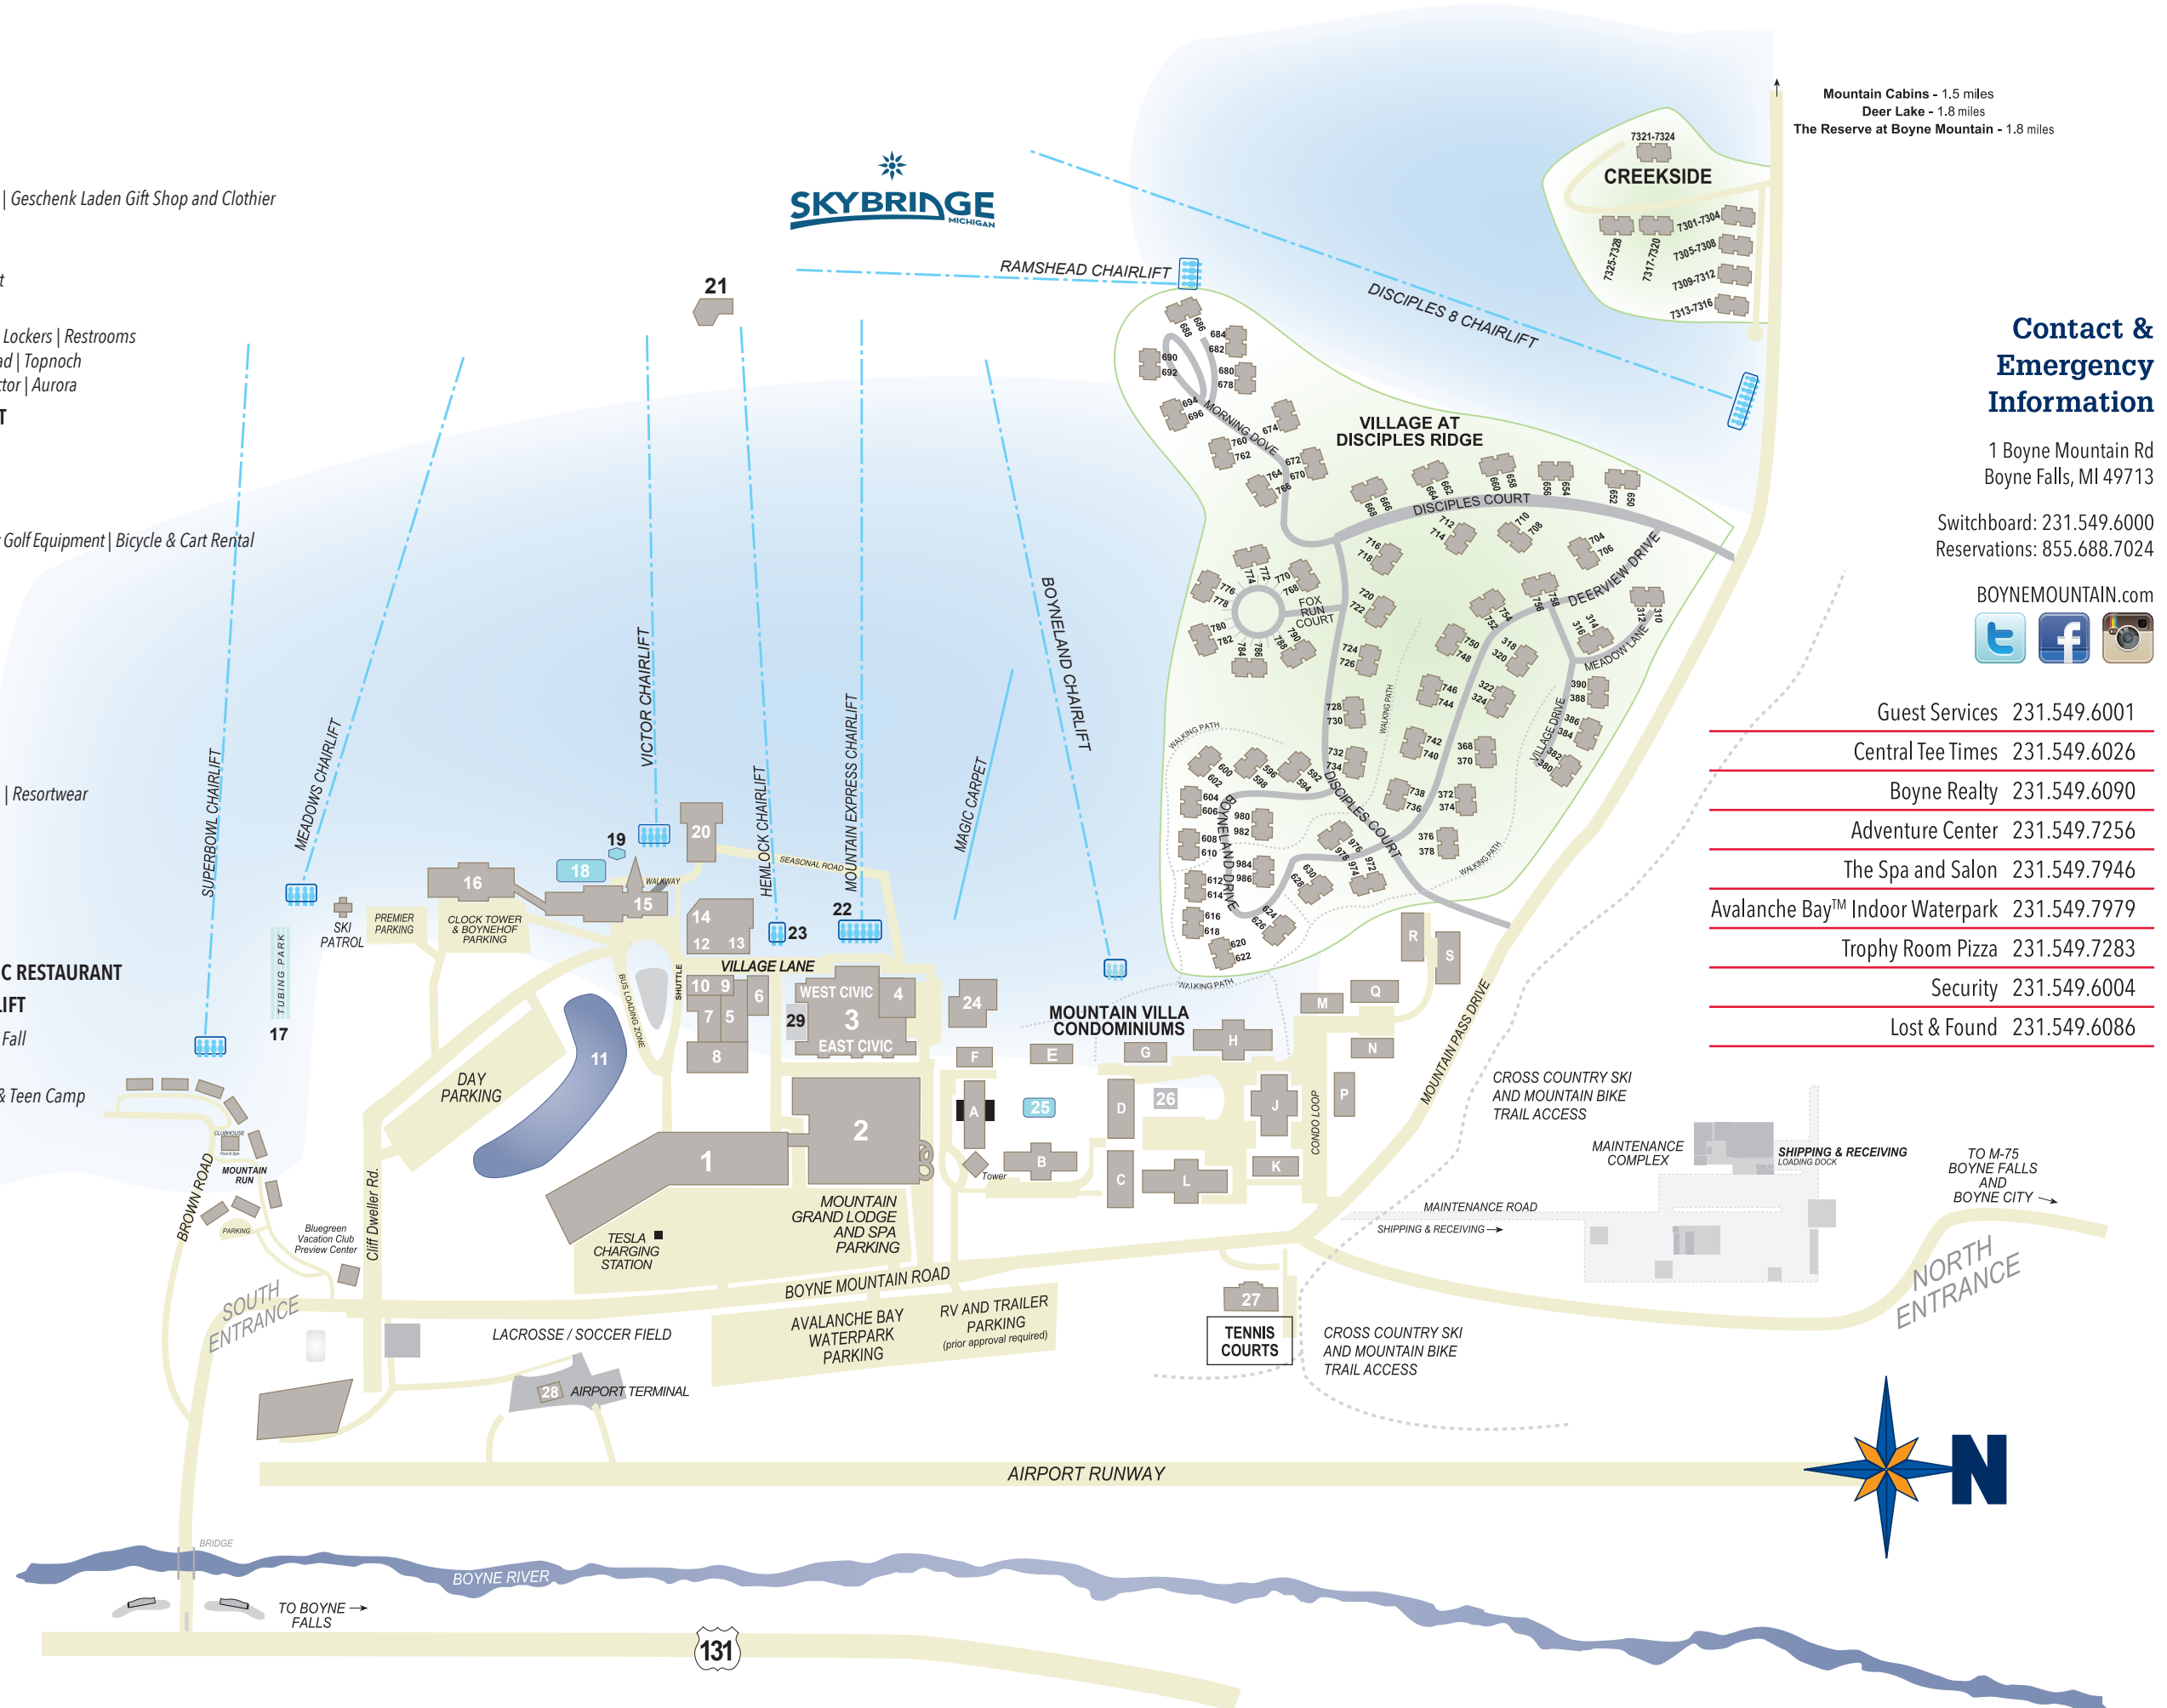

- 1. MOUNTAIN GRAND LODGE AND SPA**
Front Desk | The Spa and Salon | Everett's Restaurant | Das Café | Geschenk Laden Gift Shop and Clothier
Business Center | Meeting Rooms: Geneva, Graz, Vienna A & B
- 2. AVALANCHE BAY™ INDOOR WATERPARK & ARCADE**
Aprés Ski Pub | Snack Shack | Fritz's Dog Haus | Fritz's Snow Fort
- 3. CIVIC CENTER**
WINTER: Cafeteria | SnowSports Academy | Equipment Rental | Lockers | Restrooms
SUMMER: Meeting Rooms Upper Level: Matterhorn | Ramshead | Topnoch
Meeting Rooms Lower Level: Arlberg | McLouth | Victor | Aurora
- 4. MOUNTAIN EXPRESS DELI & PROVISIONS/ALPEN HUT**
- 5. SKI/SNOWBOARD VALET**
- 6. FORTY ACRES TAVERN**
- 7. ADVENTURE CENTER** Zipline | Horseback Riding | Paintball
RENTALS: Electric and Pedal-powered Fat Tire Bikes | Segway | Disc Golf Equipment | Bicycle & Cart Rental
- 8. BOYNE REALTY**
- 9. LIFT TICKET SALES**
- 10. BOYNE MOUNTAIN LOGO STORE**
- 11. SNOWMAKING & FISHING POND**
- 12. SPIELADEN TOY & CANDY**
- 13. THE NORTH FACE STORE | BOYNE OUTFITTERS**
- 14. BOYNE COUNTRY SPORTS & BURTON STORE**
Snowsports and Golf Apparel | Equipment Sales, Repair, Demo | Resortwear
- 15. CLOCK TOWER LODGE**
Stein Eriksen's | Trophy Room Pub & Pizzeria
Snowflake Lounge | Alpine Room | Ice Skating Rink
- 16. BOYNEHOF LODGE**
- 17. TUBING PARK**
- 18. OUTDOOR POOL**
- 19. OUTDOOR HOT TUB**
- 20. CHALET EDELWEISS**
- 21. EAGLE'S NEST SCENIC RESTAURANT**
- 22. MOUNTAIN EXPRESS 6-PERSON HIGH SPEED CHAIRLIFT**
- 23. HEMLOCK CHAIRLIFT** Scenic Chairlift Rides - Summer and Fall
- 24. HELGA HAUS CHILDREN'S LEARNING CENTER**
Fritz's Adventure Camp | Playcare | SnowSports Academy Kids & Teen Camp
- 25. MOUNTAIN VILLAS OUTDOOR POOL**
- 26. MOUNTAIN VILLAS SELF-SERVICE LAUNDROMAT**
- 27. BOYNE MOUNTAIN CROSS COUNTRY CENTER**
Cross Country Ski Apparel and Equipment (Sales and Rental)
Snowshoe Rental | Nordic Instruction | Restrooms
Boyne Mountain Tennis Academy (Summer)
- 28. AIRPORT TERMINAL**
- 29. S'MORES BONFIRE PIT**
THE BACK FORTY BIERGARTEN