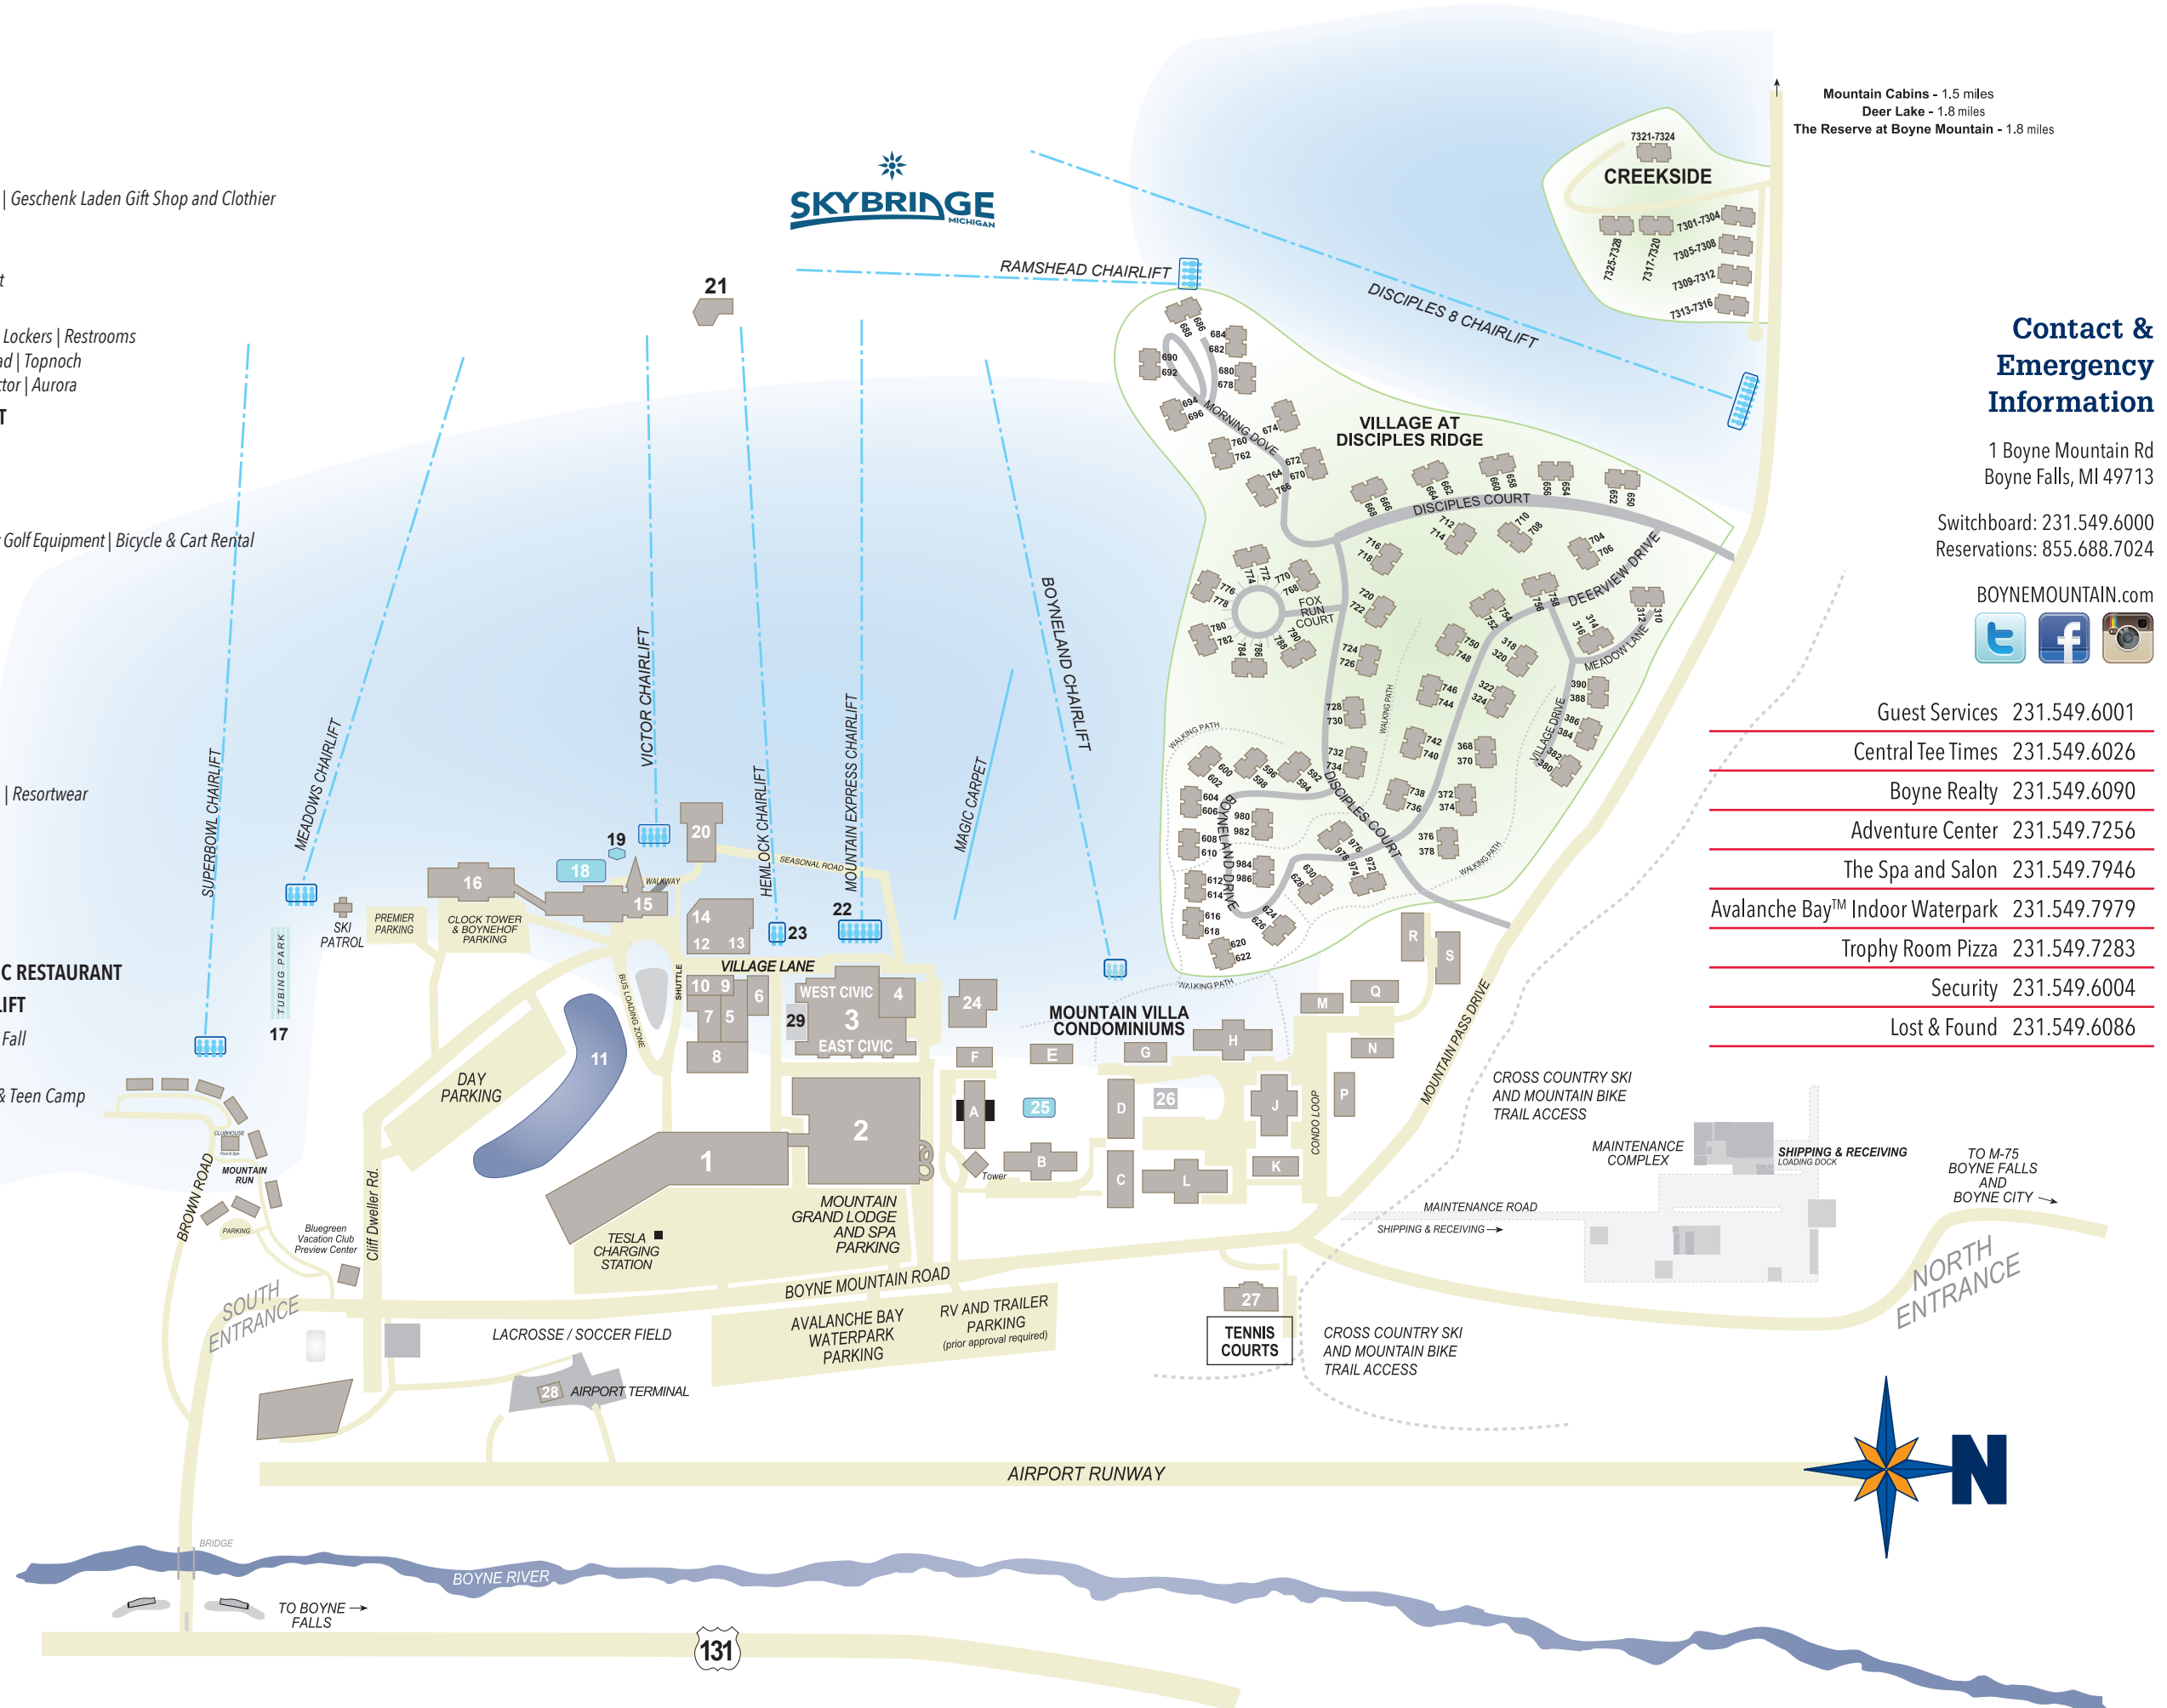

1. **1. MOUNTAIN GRAND LODGE AND SPA**
   Front Desk | The Spa and Salon | Everett's Restaurant | Das Café | Geschenk Laden Gift Shop and Clothier
   Business Center | Meeting Rooms: Geneva, Graz, Vienna A & B
2. **2. AVALANCHE BAY™ INDOOR WATERPARK & ARCADE**
   Aprés Ski Pub | Snack Shack | Fritz's Dog Haus | Fritz's Snow Fort
3. **3. CIVIC CENTER**
   WINTER: Cafeteria | SnowSports Academy | Equipment Rental | Lockers | Restrooms
   SUMMER: Meeting Rooms Upper Level: Matterhorn | Ramshead | Topnoch
   Meeting Rooms Lower Level: Arlberg | McLouth | Victor | Aurora
4. **4. MOUNTAIN EXPRESS DELI & PROVISIONS/ALPEN HUT**
5. **5. SKI/SNOWBOARD VALET**
6. **6. FORTY ACRES TAVERN**
7. **7. ADVENTURE CENTER** Zipline | Horseback Riding | Paintball
   RENTALS: Electric and Pedal-powered Fat Tire Bikes | Segway | Disc Golf Equipment | Bicycle & Cart Rental
8. **8. BOYNE REALTY**
9. **9. LIFT TICKET SALES**
10. **10. BOYNE MOUNTAIN LOGO STORE**
11. **11. SNOWMAKING & FISHING POND**
12. **12. SPIELADEN TOY & CANDY**
13. **13. THE NORTH FACE STORE | BOYNE OUTFITTERS**
14. **14. BOYNE COUNTRY SPORTS & BURTON STORE**
    Snowsports and Golf Apparel | Equipment Sales, Repair, Demo | Resortwear
15. **15. CLOCK TOWER LODGE**
    Stein Eriksen's | Trophy Room Pub & Pizzeria
    Snowflake Lounge | Alpine Room | Ice Skating Rink
16. **16. BOYNEHOF LODGE**
17. **17. TUBING PARK**
18. **18. OUTDOOR POOL**
19. **19. OUTDOOR HOT TUB**
20. **20. CHALET EDELWEISS**
21. **21. EAGLE'S NEST SCENIC RESTAURANT**
22. **22. MOUNTAIN EXPRESS 6-PERSON HIGH SPEED CHAIRLIFT**
23. **23. HEMLOCK CHAIRLIFT** Scenic Chairlift Rides - Summer and Fall
24. **24. HELGA HAUS CHILDREN'S LEARNING CENTER**
    Fritz's Adventure Camp | Playcare | SnowSports Academy Kids & Teen Camp
25. **25. MOUNTAIN VILLAS OUTDOOR POOL**
26. **26. MOUNTAIN VILLAS SELF-SERVICE LAUNDROMAT**
27. **27. BOYNE MOUNTAIN CROSS COUNTRY CENTER**
    Cross Country Ski Apparel and Equipment (Sales and Rental)
    Snowshoe Rental | Nordic Instruction | Restrooms
    Boyne Mountain Tennis Academy (Summer)
28. **28. AIRPORT TERMINAL**
29. **29. S'MORES BONFIRE PIT**
    THE BACK FORTY BIERGARTEN

Mountain Cabins - 1.5 miles
Deer Lake - 1.8 miles
The Reserve at Boyne Mountain - 1.8 miles

Contact & Emergency Information

1 Boyne Mountain Rd
Boyne Falls, MI 49713

Switchboard: 231.549.6000
Reservations: 855.688.7024

BOYNEMOUNTAIN.com

Guest Services	231.549.6001
Central Tee Times	231.549.6026
Boyne Realty	231.549.6090
Adventure Center	231.549.7256
The Spa and Salon	231.549.7946
Avalanche Bay™ Indoor Waterpark	231.549.7979
Trophy Room Pizza	231.549.7283
Security	231.549.6004
Lost & Found	231.549.6086